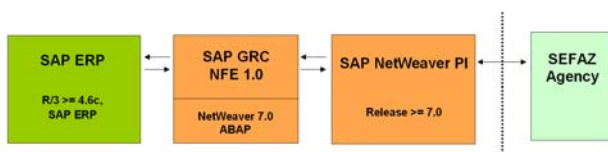

## Management Summary

The cbs Implementation Package for SAP GRC NF-e offers companies an accelerated and cost-efficient implementation of the Brazilian Nota Fiscal Eletrônica based on the SAP solution “SAP BusinessObjects Electronic Invoicing for Brazil” (SAP BusinessObjects Nota Fiscal Eletrônica or briefly “SAP GRC NFE”).

## Nota Fiscal Eletrônica

European companies with subsidiaries or plants in Brazil are obliged to report the Nota Fiscal to the Brazilian government agency SEFAZ.

To handle the large amount of documents and to accelerate and automate the overall process, the Nota Fiscal Eletrônica enables companies to send their documents electronically via the Internet. Since 2008 and beginning in April 2009 several industries like automotive suppliers or oil & gas industry are legally obliged to use the electronic transmission.

## SAP GRC NFE

For companies which have already implemented the Nota Fiscal in their SAP R/3 or ERP system, SAP offers the SAP GRC NFE solution to send the Nota Fiscal Eletrônica to the SEFAZ agency and to exchange these documents with their business partners.

The SAP GRC NFE solution is usually installed on a separate SAP application server and utilizes SAP NetWeaver PI to encrypt and send the data to the Brazilian SEFAZ agency.